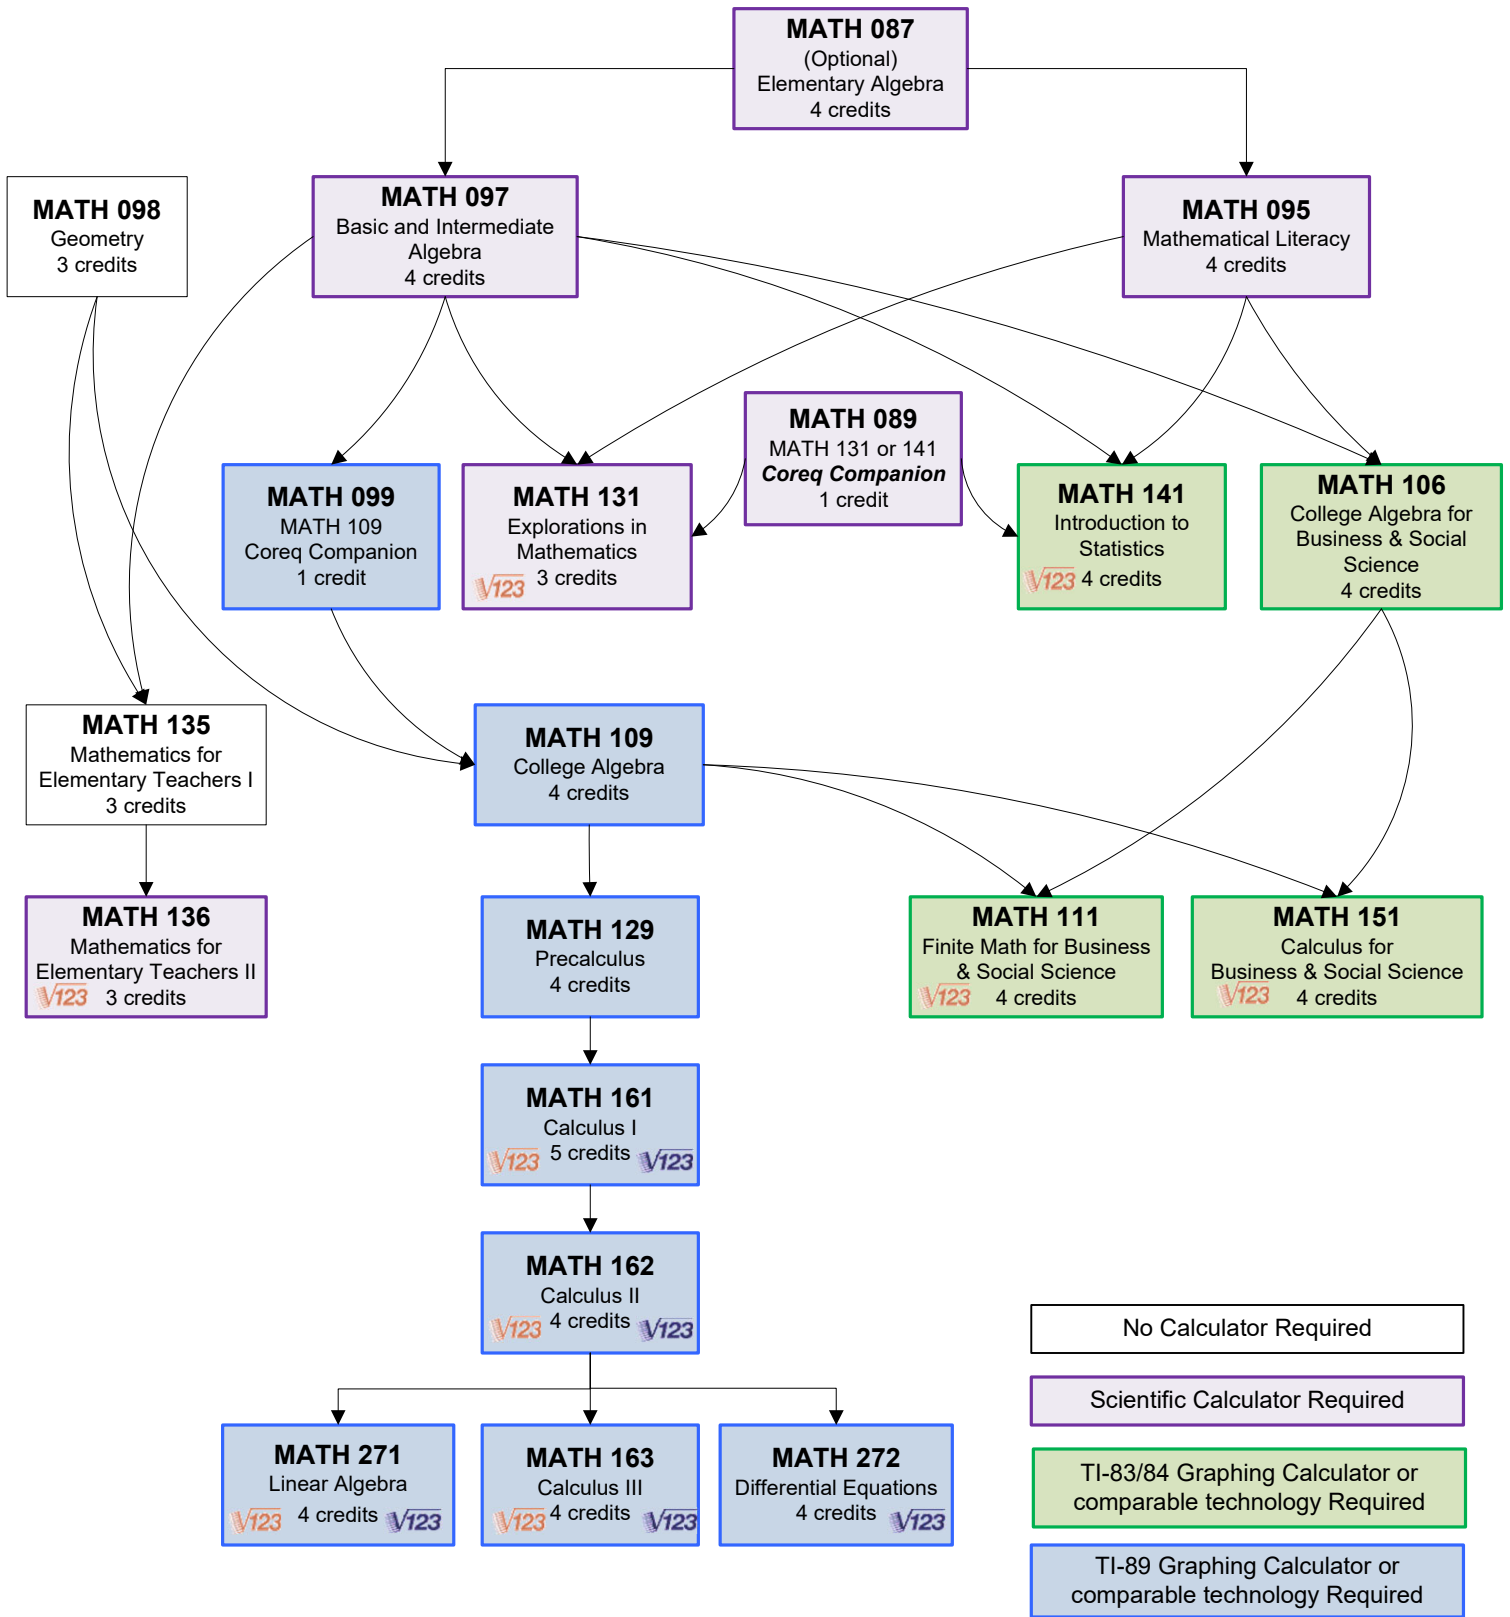

# Heartland Mathematics Curriculum

- No Calculator Required
- Scientific Calculator Required
- TI-83/84 Graphing Calculator or comparable technology Required
- TI-89 Graphing Calculator or comparable technology Required

Denotes courses that fulfill the Illinois Articulation Initiative General Education Core Requirements for Mathematics

Denotes courses that qualify as an Illinois Articulation Initiative Majors Course for Mathematics