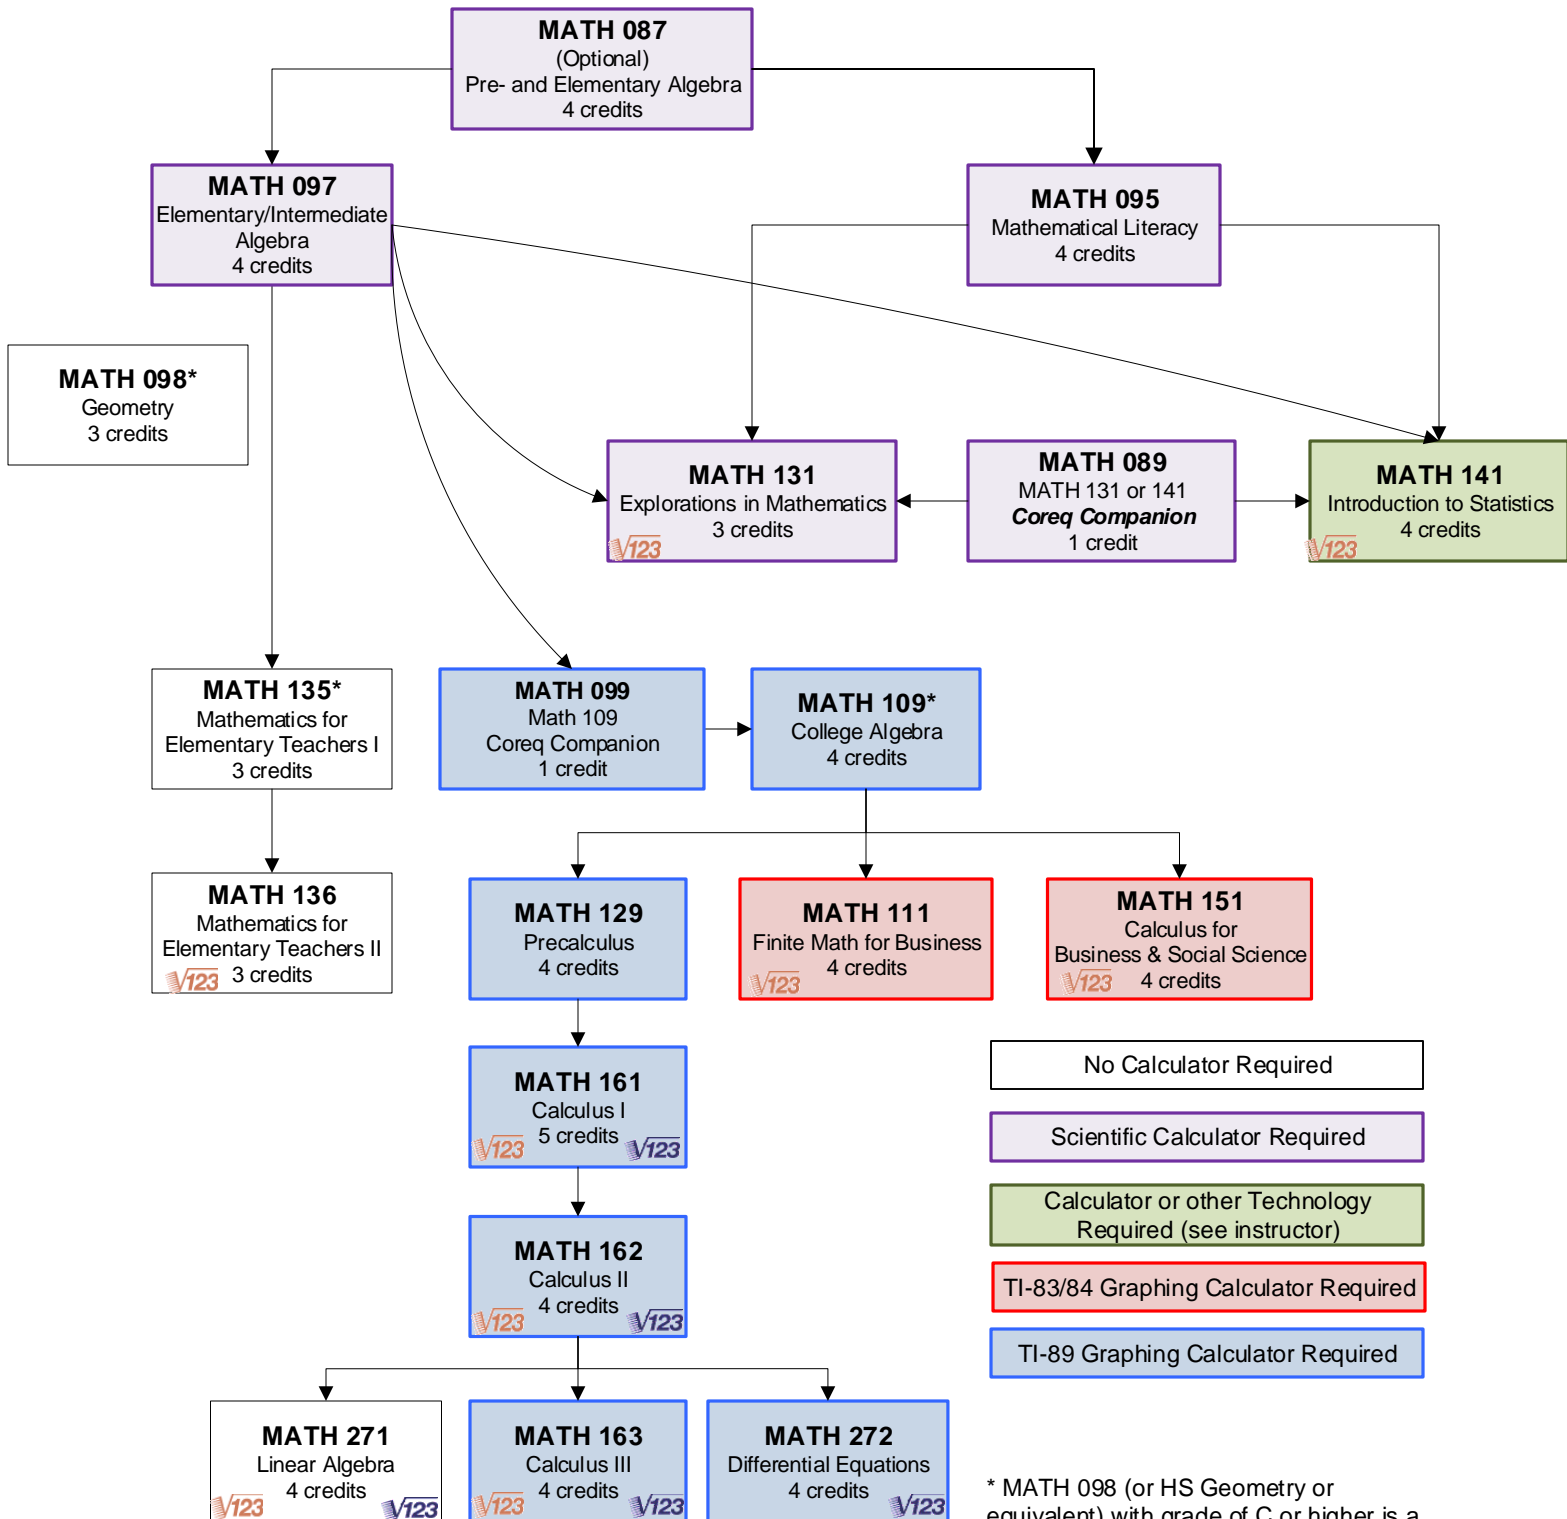

Heartland Mathematics Curriculum

- No Calculator Required
- Scientific Calculator Required
- Calculator or other Technology
Required (see instructor)
- TI-83/84 Graphing Calculator Required
- TI-89 Graphing Calculator Required

* MATH 098 (or HS Geometry or equivalent) with grade of C or higher is a prerequisite of this course and all subsequent courses.

V123 Denotes courses that fulfill the Illinois Articulation Initiative General Education Core Requirements for Mathematics

V123 Denotes courses that qualify as an Illinois Articulation Initiative Majors Course for Mathematics